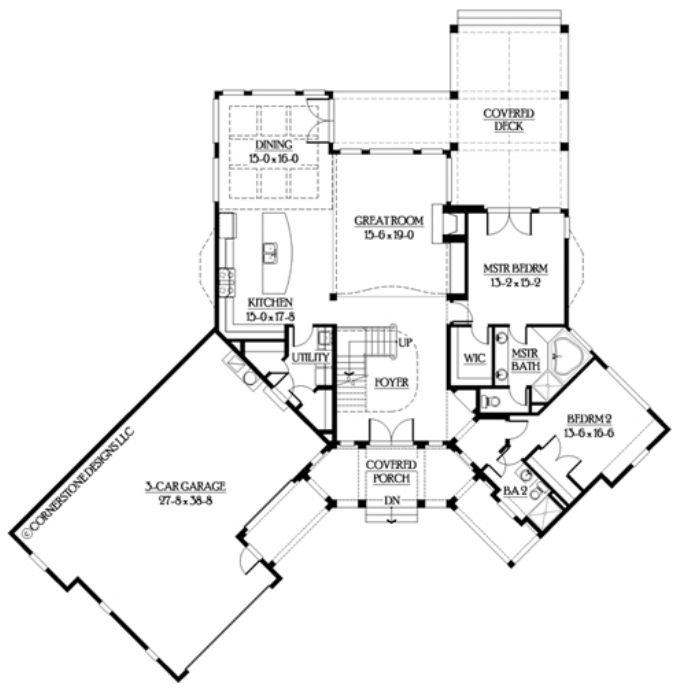

Falcone
Custom Homes

© 2006 CG pixels Inc. www.cgpixels.com

European Tradition

WELLINGTON

1st Floor	2065 sq. ft.
2nd Floor	750 sq. ft.
Total	2815 sq. ft.
Width x Depth	90' x 90'