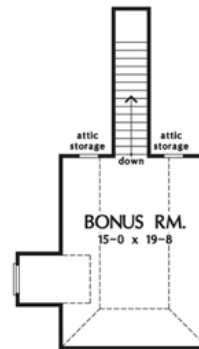

Falcone
Custom Homes

European Tradition

VALENCE

Total 2979 sq.ft.
Opt. Bonus Room 405 sq.ft.
Width x Depth 72' 4 x 87' 8"

PLAN NO. 1186