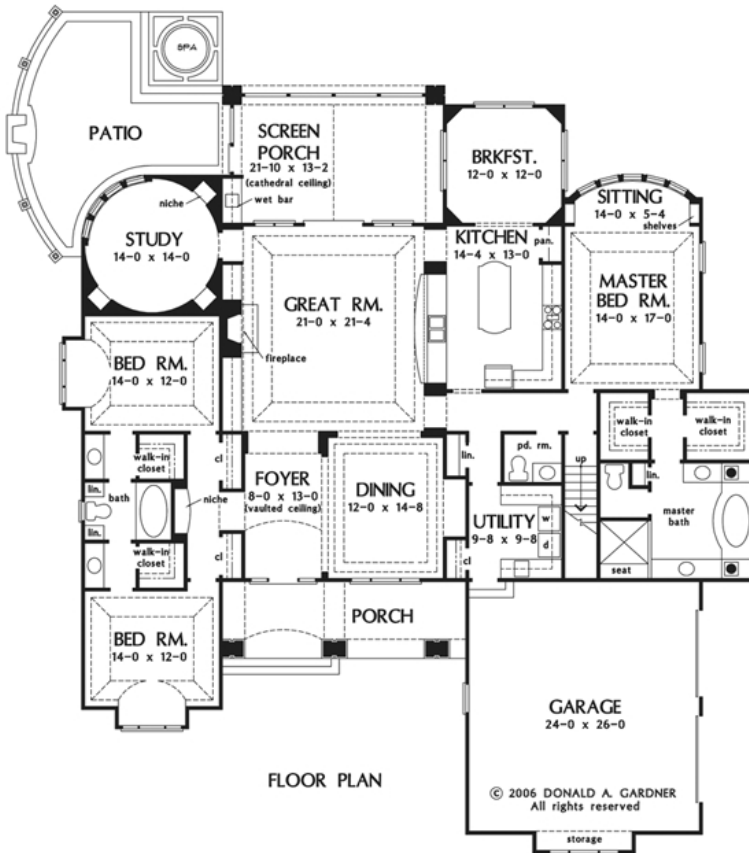

Falcone
Custom Homes

European Tradition

VALENCE

Total 2979 sq.ft.
Opt. Bonus Room 405 sq.ft.
Width x Depth 72' 4 x 87' 8"

PLAN NO. 1186