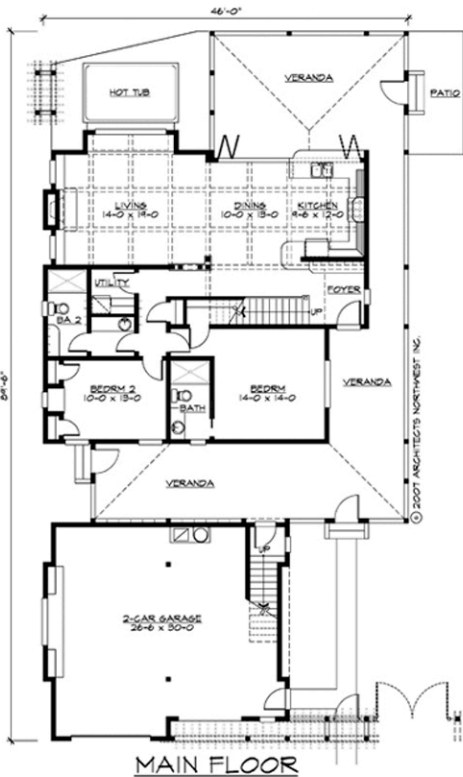

Falcone
Custom Homes

European Tradition

HAMPTON

1st Floor 1400 sq. ft.
2nd Floor 1500 sq. ft.
Total Living 2900 sq. ft.
Overall Dimensions
46' X 90'